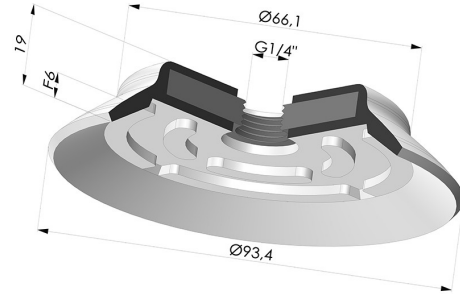

TECHNICAL INFORMATION

Arrow :	6 mm
Category :	Plates
Contact lip diameter :	93.4 mm
Height (in mm) :	19
Horizontal force :	322 N
inner barrel diameter :	Female G1/4"
Number of bellows :	0.5 Bellows
Range :	Suction cup
Series :	PFG
Shape :	Plate
Vertical force :	161 N

Variants:

Variant reference:
PFG 95SLT F14

- Color: Translucent
- CE food certified
- Matter: Silicone
- Shore Hardness: SH60

Variant reference:
PFG 95NI F14

- Color: Black
- Matter: Nitrile
- Shore Hardness: SH50

Related products:

Flat suction cup series PFG, Ø 93.4 mm

Product reference: PFG 95-- A

Separable Female Fitting 1/4G

Product reference: FTF 60 G1/4

Separable Male Fitting 1/4G

Product reference: FTM 60 G1/4