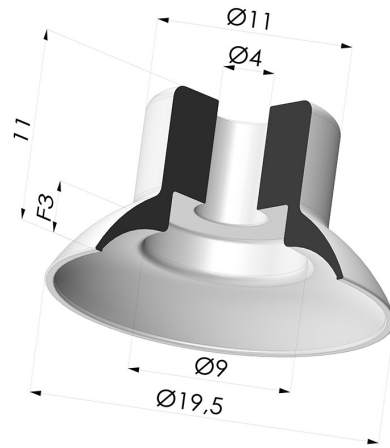

TECHNICAL INFORMATION

Arrow :	3 mm
Category :	Plates
Contact lip diameter :	20 mm
Height (in mm) :	11
Horizontal force :	13 N
inner barrel diameter :	4 mm
Number of bellows :	0.5 Bellows
Range :	Suction cup
Series :	7
Shape :	Plate
Top diameter :	4 mm
Vertical force :	6.5 N

Variants:

Variant reference:

70B 20SLT A

- Color: Translucent
- CE food certified
- Matter: Silicone
- Shore Hardness: SH40

Variant reference:

70B 20NI A

- Color: Black
- Matter: Nitrile
- Shore Hardness: SH50

Related products:

Adaptor - Female 1/8G - Female M5

Product reference: F18F5

Adaptor - Male 1/8G - Female M5

Product reference: M18F5

Screw M5 - Head Ø 8 mm - L 9 mm

Product reference: M5M15