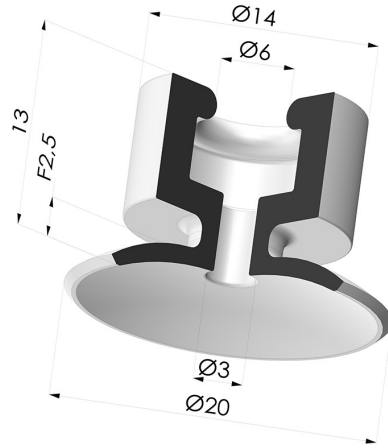

TECHNICAL INFORMATION

Arrow :	2.5 mm
Category :	Plates
Contact lip diameter :	20 mm
Height (in mm) :	13
Horizontal force :	13 N
inner barrel diameter :	6 mm
Number of bellows :	0.5 Bellows
Range :	Suction cup
Series :	7PH
Shape :	Plate
Top diameter :	6 mm
Vertical force :	7.5 N

Variants:

Variant reference:

7PH 20NRR A

- Color: Red
- Matter: Natural rubber
- Shore Hardness: SH60

Related products:

Separable Male Fitting G1/8"

Product reference: 9P18