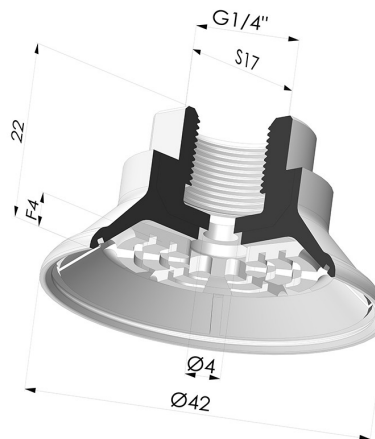

TECHNICAL INFORMATION

Arrow :	4 mm
Category :	Plates
Contact lip diameter :	42 mm
Height (in mm) :	22
Horizontal force :	11.5 N
inner barrel diameter :	Female G1/4"
Number of bellows :	0.5 Bellows
Range :	Suction cup
Series :	7R
Shape :	Plate
Top diameter :	Female G1/4"
Vertical force :	5.5 N

Variants:

Variant reference:

7R 42NI F14

- Color: Black
- Matter: Nitrile
- Shore Hardness: SH70

Related products:

Male connection G1/4" - M14M14

Product reference: M14M14

Male connection G1/4"-G3/8" - M14M38

Product reference: M14M38