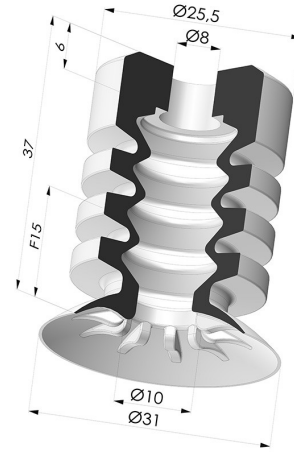

TECHNICAL INFORMATION

Arrow :	15 mm
Category :	With bellows
Contact lip diameter :	31 mm
Height (in mm) :	37
Horizontal force :	33 N
inner barrel diameter :	8mm
Number of bellows :	4.5 Bellows
Range :	Suction cup
Series :	95-2
Shape :	4.5 Bellows
Vertical force :	17 N

Variants:

Variant reference:

95-2 30SL A

- Color: Red food-grade CE certification
- Matter: Silicone
- Shore Hardness: SH40

Related products:

Bellows Suction Cup 4.5 folds Series 95-2, Ø 41 mm

Product reference: 95-2 40-- A

Bellows Suction Cup 4.5 folds Series 95-2, Ø 51 mm

Product reference: 95-2 50-- A