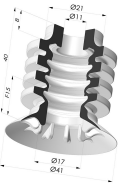

TECHNICAL INFORMATION

Arrow :	15 mm
Category :	With bellows
Contact lip diameter :	31 mm
Height (in mm) :	37
Horizontal force :	33 N
inner barrel diameter :	8mm
Number of bellows :	4.5 Bellows
Range :	Suction cup
Series :	95-2
Shape :	4.5 Bellows
Vertical force :	17 N

Variants:

Variant reference:

95-2 30SL A

- Color: Red food-grade CE certification
- Matter: Silicone
- Shore Hardness: SH40

Related products:

Bellows Suction Cup 4.5 folds Series 95-2, Ø 41 mm

Product reference: 95-2 40-- A

Bellows Suction Cup 4.5 folds Series 95-2, Ø 51 mm

Product reference: 95-2 50-- A