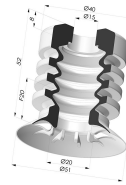

TECHNICAL INFORMATION

Arrow :	15 mm
Category :	With bellows
Contact lip diameter :	31 mm
Height (in mm) :	37
Horizontal force :	33 N
inner barrel diameter :	8mm
Number of bellows :	4.5 Bellows
Range :	Suction cup
Series :	95-2
Shape :	4.5 Bellows
Vertical force :	17 N

Variants:

Variant reference:

95-2 30SL A

- Color: Red food-grade CE certification
- Matter: Silicone
- Shore Hardness: SH40

Related products:

Bellows Suction Cup 4.5 folds Series 95-2, Ø 41 mm

Product reference: 95-2 40-- A

Bellows Suction Cup 4.5 folds Series 95-2, Ø 51 mm

Product reference: 95-2 50-- A