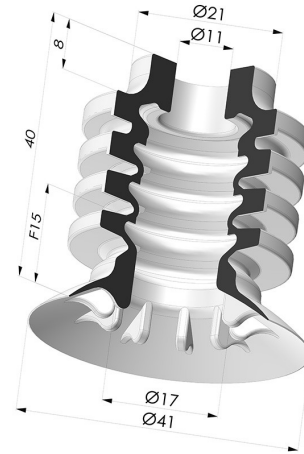

TECHNICAL INFORMATION

Arrow :	15 mm
Category :	With bellows
Contact lip diameter :	41 mm
Height (in mm) :	40
Horizontal force :	60 N
inner barrel diameter :	11mm
Number of bellows :	4.5 Bellows
Range :	Suction cup
Series :	95-2
Shape :	4.5 Bellows
Vertical force :	30 N

Variants:

Variant reference:

95-2 40SL A

- Color: Red food-grade CE certification
- Matter: Silicone
- Shore Hardness: SH40

Related products:

Bellows Suction Cup 4.5 folds Series 95-2, Ø 31 mm
 Product reference: 95-2 30-- A

Bellows Suction Cup 4.5 folds Series 95-2, Ø 51 mm
 Product reference: 95-2 50-- A