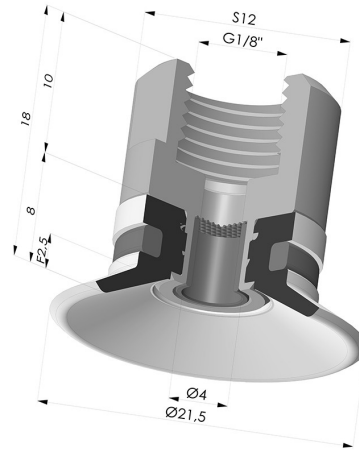

TECHNICAL INFORMATION

Arrow :	2.5 mm
Category :	Plates
Contact lip diameter :	21.5 mm
Height (in mm) :	18
Horizontal force :	14 N
inner barrel diameter :	Female G1/8"
Number of bellows :	0.5 Bellows
Range :	Suction cup
Series :	9
Shape :	Plate
Vertical force :	7 N

Variants:

Variant reference:
9 20SL F18D-4-F

- Color: Red food-grade CE certification
 - Matter: Silicone
 - Shore Hardness: SH60

Variant reference:
9 20SLT F18D-4-F

- Color: Translucent
 - CE food certified
 - Matter: Silicone
- Shore Hardness: SH60

Variant reference:
9 20NI F18D-4-F

- Color: Black
 - Matter: Nitrile
- Shore Hardness: SH50

Related products:

Flat Suction Cup Series 9, Ø 21.5 mm
 Product reference: 9 20-- A

Separable Female Fitting 1/8G - with Filter
 Product reference: 9PF18-4-F