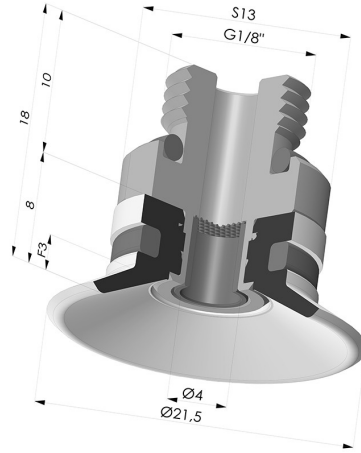

TECHNICAL INFORMATION

Arrow :	3 mm
Category :	Plates
Contact lip diameter :	21.5 mm
Height (in mm) :	18
Horizontal force :	14 N
inner barrel diameter :	Male G1/8"
Number of bellows :	0.5 Bellows
Range :	Suction cup
Series :	9
Shape :	Plate
Vertical force :	7 N

Variants:

Variant reference:
9 20SL M18D-4-F

- Color: Red food-grade CE certification
 - Matter: Silicone
 - Shore Hardness: SH60

Variant reference:
9 20SLT M18D-4-F

- Color: Translucent
 - CE food certified
 - Matter: Silicone
- Shore Hardness: SH60

Variant reference:
9 20NI M18D-4-F

- Color: Black
 - Matter: Nitrile
- Shore Hardness: SH50

Related products:

Flat Suction Cup Series 9, Ø 21.5 mm
 Product reference: 9 20-- A

Separable Male Fitting 1/8G - with Filter
 Product reference: 9PM18-4-F