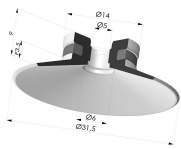

TECHNICAL INFORMATION

Arrow :	3.5 mm
Category :	Plates
Contact lip diameter :	31.5 mm
Height (in mm) :	19
Horizontal force :	32 N
inner barrel diameter :	Female G1/8"
Number of bellows :	0.5 Bellows
Range :	Suction cup
Series :	9
Shape :	Plate
Vertical force :	16 N

Variants:

Variant reference:
9 30SL F18D-4-F

- Color: Red food-grade CE certification
 - Matter: Silicone
 - Shore Hardness: SH60

Variant reference:
9 30SLT F18D-4-F

- Color: Translucent
 - CE food certified
 - Matter: Silicone
- Shore Hardness: SH60

Variant reference:
9 30NI F18D-4-F

- Color: Black
 - Matter: Nitrile
- Shore Hardness: SH50

Related products:

Flat Suction Cup Series 9, Ø 30 mm

Product reference: 9 30-- A

Separable Female Fitting 1/8G - with Filter