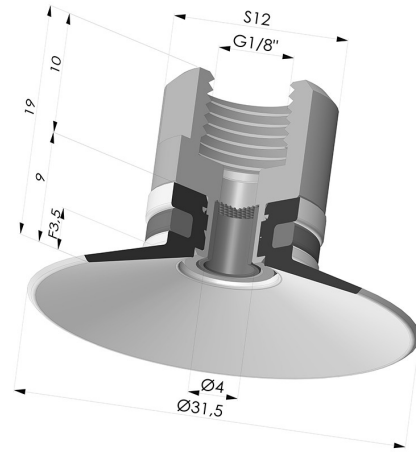

TECHNICAL INFORMATION

Arrow :	3.5 mm
Category :	Plates
Contact lip diameter :	31.5 mm
Height (in mm) :	19
Horizontal force :	32 N
inner barrel diameter :	Female G1/8"
Number of bellows :	0.5 Bellows
Range :	Suction cup
Series :	9
Shape :	Plate
Vertical force :	16 N

Variants:

Variant reference:
9 30SL F18D-4-F

- Color: Red food-grade CE certification
 - Matter: Silicone
 - Shore Hardness: SH60

Variant reference:
9 30SLT F18D-4-F

- Color: Translucent
 - CE food certified
 - Matter: Silicone
- Shore Hardness: SH60

Variant reference:
9 30NI F18D-4-F

- Color: Black
 - Matter: Nitrile
- Shore Hardness: SH50

Related products:

Flat Suction Cup Series 9, Ø 30 mm

Product reference: 9 30-- A

Separable Female Fitting 1/8G - with Filter