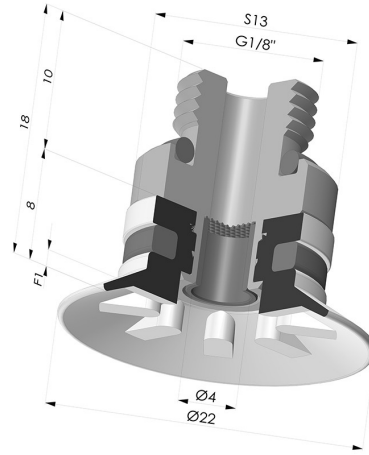

TECHNICAL INFORMATION

Arrow :	1 mm
Category :	Plates
Contact lip diameter :	22
Height (in mm) :	18
Horizontal force :	16 N
inner barrel diameter :	G1/8
Number of bellows :	0.5 Bellows
Range :	Suction cup
Series :	90
Shape :	Plate
Vertical force :	8 N

Variants:

Variant reference:
90 20SL M18D-4-F

- Color: Red food-grade CE certification
- Matter: Silicone
- Shore Hardness: SH60

Variant reference:
90 20SLT M18D-4-F

- Color: Translucent
- CE food certified
- Matter: Silicone
- Shore Hardness: SH60

Variant reference:
90 20NI M18D-4-F

- Color: Black
- Matter: Nitrile
- Shore Hardness: SH50

Variant reference:
90 20TPU M18D-4-F

- Color: Translucent
- Matter: Thermoplastic
- Shore Hardness: SH70

Related products:

Flat Suction Cup Series 90, Ø 20 mm

Product reference: 90 20-- A

Separable Male Fitting 1/8G - with Filter

Product reference: 9PM18-4-F