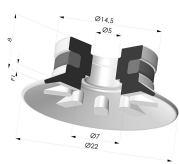

TECHNICAL INFORMATION

Arrow :	1 mm
Category :	Plates
Contact lip diameter :	22
Height (in mm) :	18
Horizontal force :	16 N
inner barrel diameter :	G1/8
Number of bellows :	0.5 Bellows
Range :	Suction cup
Series :	90
Shape :	Plate
Vertical force :	8 N

Variant reference:
90 20NI M18D-4-F

- Color: Black
- Matter: Nitrile
- Shore Hardness: SH50

Variant reference:
90 20TPU M18D-4-F

- Color: Translucent
- Matter: Thermoplastic
- Shore Hardness: SH70

Related products:

Flat Suction Cup Series 90, Ø 20 mm

Product reference: 90 20-- A

Separable Male Fitting 1/8G - with Filter

Product reference: 9PM18-4-F