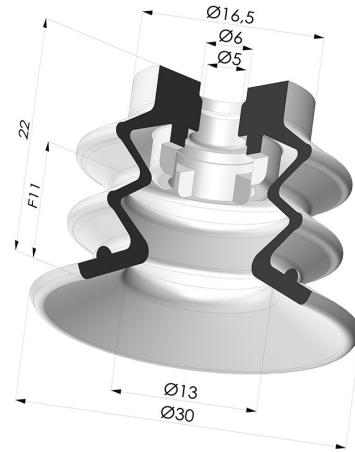

TECHNICAL INFORMATION

Arrow :	11 mm
Category :	With bellows
Contact lip diameter :	30 mm
Height (in mm) :	22
Horizontal force :	28 N
inner barrel diameter :	5mm
Number of bellows :	2.5 Bellows
Range :	Suction cup
Series :	96B
Shape :	2.5 Bellows
Vertical force :	14 N

Variants:

Variant reference:

96B 30PU A

- Color: Green
- Matter: Polyurethane
- Shore Hardness: SH60

Related products:

Separable Female Fitting M5
 Product reference: 9PM5-2

Separable Female Fitting M5 - with Filter
 Product reference: 9PM5-2-F

Separable Female Fitting M5 - with Spray Nozzle
 Product reference: 9PM5-2-GIC

Bellows Suction Cup 2.5 folds Series 96C, Ø 30 mm
 Product reference: 96C 30-- A

Flexible White Filter Series FIBS Ø 22 mm
 Product reference: FIBS 96 30

Separable Male Fitting 1/8G - with Filter
 Product reference: 9PM18-4-F

Separable Female Fitting 1/8G - with Filter
 Product reference: 9PF18-4-F