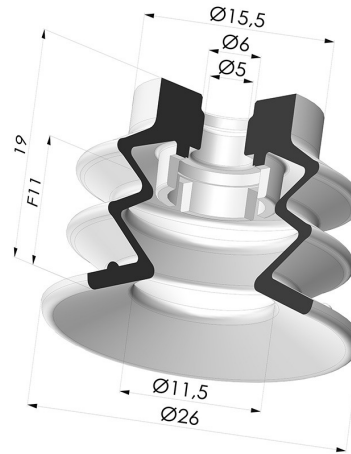

TECHNICAL INFORMATION

Arrow :	11 mm
Category :	With bellows
Contact lip diameter :	25 mm
Height (in mm) :	19
Horizontal force :	22 N
inner barrel diameter :	5mm
Number of bellows :	2.5 Bellows
Range :	Suction cup
Series :	96C
Shape :	2.5 Bellows
Vertical force :	11 N

Variants:

Variant reference:
96C 25PU A

- Color: Green / Yellow
- Matter: Polyurethane
- Shore Hardness: SH60 / SH30

Related products:

Separable Female Fitting M5
 Product reference:
 9PM5-2

Separable Female Fitting M5 - with Filter
 Product reference:
 9PM5-2-F

Separable Female Fitting M5 - with Spray Nozzle
 Product reference:
 9PM5-2-GIC

Separable Male Fitting 1/8G - with Filter
 Product reference:
 9PM18-4-F

Separable Female Fitting 1/8G - with Filter
 Product reference:
 9PF18-4-F