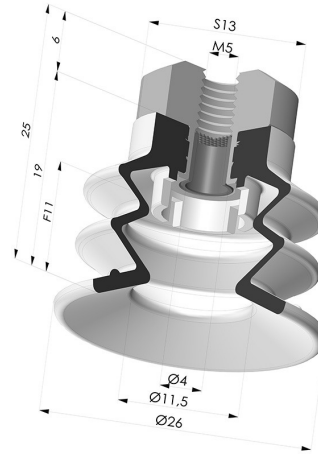

**TECHNICAL INFORMATION**

<b>Arrow :</b>	11 mm
<b>Category :</b>	With bellows
<b>Contact lip diameter :</b>	25 mm
<b>Height (in mm) :</b>	25
<b>Horizontal force :</b>	22 N
<b>inner barrel diameter :</b>	M5
<b>Number of bellows :</b>	2.5 Bellows
<b>Range :</b>	Suction cup
<b>Series :</b>	96C
<b>Shape :</b>	2.5 Bellows
<b>Vertical force :</b>	11 N

**Variants:**

Variant reference:

**96C 25PU FM5F**

- Color: Green / Yellow
- Matter: Polyurethane
- Shore Hardness: SH60 / SH30

**Related products:**

**Separable Female Fitting M5**

Product reference: 9PM5-2

**Bellows Suction Cup 2.5 folds Series 96C, 20 mm Ø**

Product reference: 96C 20-- A