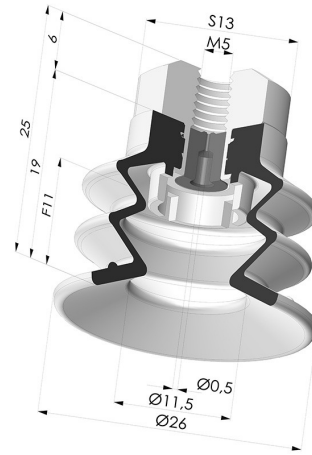

TECHNICAL INFORMATION

Arrow :	11 mm
Category :	With bellows
Contact lip diameter :	25 mm
Height (in mm) :	25
Horizontal force :	22 N
inner barrel diameter :	M5
Number of bellows :	2.5 Bellows
Range :	Suction cup
Series :	96C
Shape :	2.5 Bellows
Vertical force :	11 N

Variants:

Variant reference:
96C 25PU FM5GIC

- Color: Green / Yellow
- Matter: Polyurethane
- Shore Hardness: SH60 / SH30

Related products:

Separable Female Fitting M5

Product reference: 9PM5-2

Bellows Suction Cup 2.5 folds Series 96C, 20 mm Ø

Product reference: 96C 20-- A