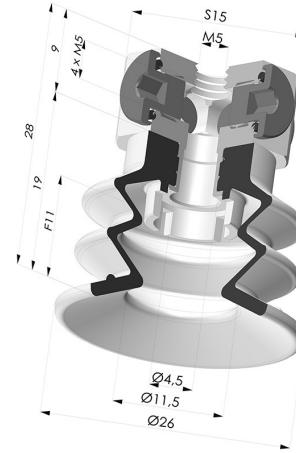

TECHNICAL INFORMATION

Arrow :	11 mm
Category :	With bellows
Contact lip diameter :	25 mm
Height (in mm) :	28
Horizontal force :	22 N
inner barrel diameter :	M5
Number of bellows :	2.5 Bellows
Range :	Suction cup
Series :	96C
Shape :	2.5 Bellows
Vertical force :	11 N

Variants:

Variant reference:

96C 25PU FM5BD

- Color: Green / Yellow
- Matter: Polyurethane
- Shore Hardness: SH60 / SH30

Related products:

Separable Female Fitting M5

Product reference: 9PM5-2

Bellows Suction Cup 2.5 folds Series 96C, 20 mm Ø

Product reference: 96C 20-- A