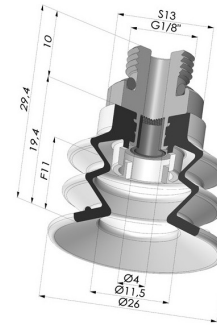

**TECHNICAL INFORMATION**

<b>Arrow :</b>	11 mm
<b>Category :</b>	With bellows
<b>Contact lip diameter :</b>	25 mm
<b>Height (in mm) :</b>	29.4
<b>Horizontal force :</b>	22 N
<b>inner barrel diameter :</b>	Male G1/8"
<b>Number of bellows :</b>	2.5 Bellows
<b>Range :</b>	Suction cup
<b>Series :</b>	96C
<b>Shape :</b>	2.5 Bellows
<b>Vertical force :</b>	11 N

**Variants:**

Variant reference:

**96C 25PU M18D-4-F**

- Color: Green / Yellow
- Matter: Polyurethane
- Shore Hardness: SH60 / SH30

**Related products:**

**Separable Female Fitting M5**

Product reference: 9PM5-2

**Bellows Suction Cup 2.5 folds Series 96C, 20 mm Ø**

Product reference: 96C 20-- A