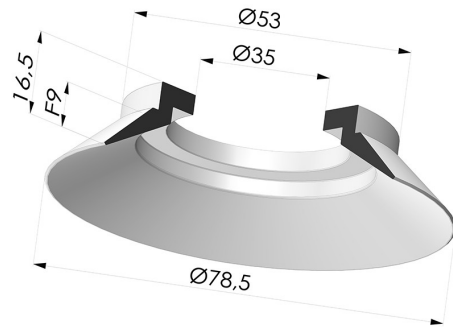

TECHNICAL INFORMATION

Arrow :	9 mm
Category :	Plates
Contact lip diameter :	78.5 mm
Height (in mm) :	16.5
Horizontal force :	215.5 N
inner barrel diameter :	35 mm
Number of bellows :	0.5 Bellows
Range :	Suction cup
Series :	7
Shape :	Plate
Top diameter :	35 mm
Vertical force :	108 N

Variants:

Variant reference:

70N 80NR A

- Color: Gray
- Matter: Natural rubber
- Shore Hardness: SH50