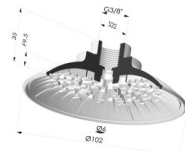

TECHNICAL INFORMATION

Arrow :	9.5 N
Category :	Plates
Contact lip diameter :	102 mm
Height (in mm) :	35
Horizontal force :	365 N
inner barrel diameter :	Female G3/8"
Number of bellows :	0.5 Bellows
Range :	Suction cup
Series :	7R
Shape :	Plate
Top diameter :	Female G3/8"
Vertical force :	183 N

Variants:

Variant reference:

7R 102NI F38

- Color: Black
- Matter: Nitrile
- Shore Hardness: SH70