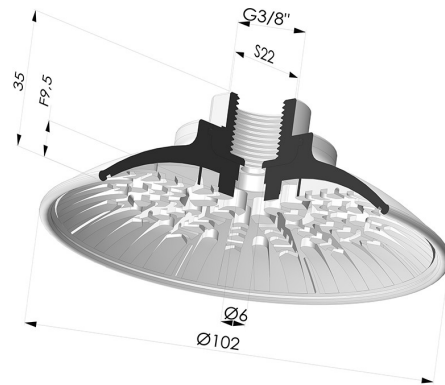

TECHNICAL INFORMATION

Arrow :	9.5 N
Category :	Plates
Contact lip diameter :	102 mm
Height (in mm) :	35
Horizontal force :	365 N
inner barrel diameter :	Female G3/8"
Number of bellows :	0.5 Bellows
Range :	Suction cup
Series :	7R
Shape :	Plate
Top diameter :	Female G3/8"
Vertical force :	183 N

Variants:

Variant reference:

7R 102NI F38

- Color: Black
- Matter: Nitrile
- Shore Hardness: SH70