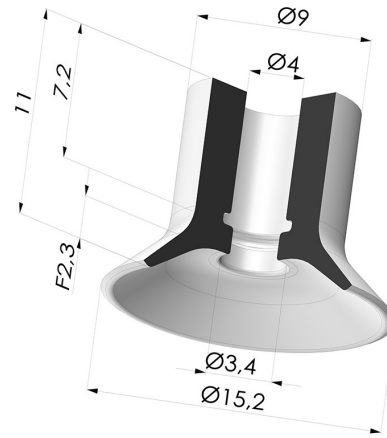

TECHNICAL INFORMATION

Arrow :	2.3 mm
Category :	Plates
Contact lip diameter :	15.2 mm
Height (in mm) :	11
Horizontal force :	7.4 N
inner barrel diameter :	4 mm
Mass :	0.70 g
Number of bellows :	0.5 Bellows
Range :	Suction cup
Series :	VPC
Shape :	Plate
Vertical force :	3.70 N
Vertical force :	3.7 N
Volume :	0.22 cm ³

- Variant reference:
VPC 15NI A
- Color: Black
 - Matter: Nitrile
 - Shore Hardness: SH50

Related products:

Separable Female Fitting G1/4"
 Product reference: B

Separable Male Fitting G1/4"
 Product reference: C