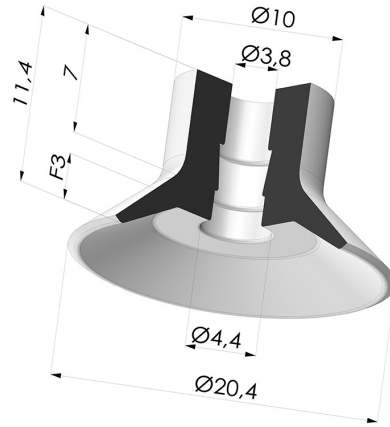

TECHNICAL INFORMATION

- Arrow :** 3 mm
Category : Plates
Contact lip diameter : 20.4 mm
Height (in mm) : 11.4
Horizontal force : 13.16 N
inner barrel diameter : 3.8 mm
Mass : 1.20 g
Number of bellows : 0.5 Bellows
Range : Suction cup
Series : VPC
Shape : Plate
Vertical force : 6.58 N
Volume : 0.41 cm³

Variants:

- Variant reference:
VPC 20NI A
- Color: Black
 - Matter: Nitrile
 - Shore Hardness: SH50

- Variant reference:
VPC 20SLT A
- Color: Translucent
 - CE food certified
 - Matter: Silicone
 - Shore Hardness: SH60

- Variant reference:
VPC 20MNT A
- Color: Bordeaux
 - Matter: Non-staining material for plastics processing
 - Shore Hardness: SH60

Related products:

Separable Female Fitting G1/4"
 Product reference: B