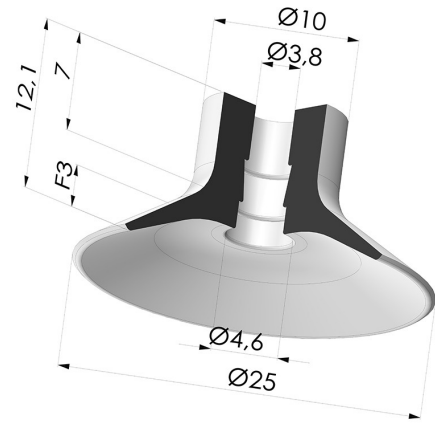

TECHNICAL INFORMATION

- Arrow :** 3 mm
- Category :** Plates
- Contact lip diameter :** 25 mm
- Height (in mm) :** 12.1
- Horizontal force :** 20.56 N
- inner barrel diameter :** 3.8 mm
- Mass :** 1.40 g
- Number of bellows :** 0.5 Bellows
- Range :** Suction cup
- Series :** VPC
- Shape :** Plate
- Vertical force :** 10.28 N
- Volume :** 0.75 cm³

- Variant reference:
VPC 25NI A
- Color: Black
 - Matter: Nitrile
 - Shore Hardness: SH50

Related products:

Separable Female Fitting G1/4"
 Product reference: B

Separable Male Fitting G1/4"
 Product reference: C