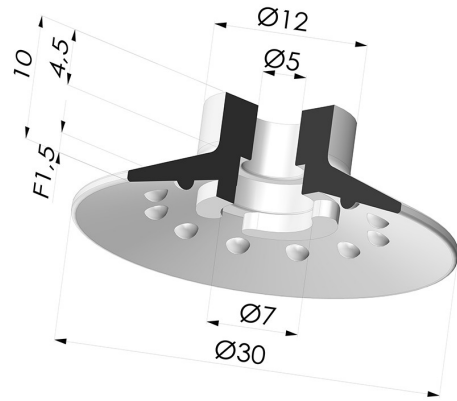

TECHNICAL INFORMATION

Arrow :	1.5 mm
Category :	Plates
Contact lip diameter :	30 mm
Height (in mm) :	10
Horizontal force :	30 N
inner barrel diameter :	4.8 mm
Number of bellows :	0.5 Bellows
Range :	Suction cup
Series :	7SB
Shape :	Plate
Vertical force :	15 N

- Variant reference:
7SB 30NI A
- Color: Black
 - Matter: Nitrile
 - Shore Hardness: SH50

Related products:

**Adaptor - Female
 1/4G - Female M6**

Product reference: ADA
 G1/4F M6F

**Adaptor - Male 1/4G
 - Female M6**

Product reference: ADA
 G1/4M M6F

**Adaptor - Female
 1/8G - Female M6**

Product reference: ADA
 G1/8F M6F

**Adaptor - Male 1/8G
 - Female M6**

Product reference: ADA
 G1/8M M6F

**Screw M6 - Head Ø
 8.5 mm - L 14 mm**

Product reference:
 M6T8L14

**Screw M5 - Head Ø
 8 mm - L 9 mm**

Product reference: SCR
 15 M5M