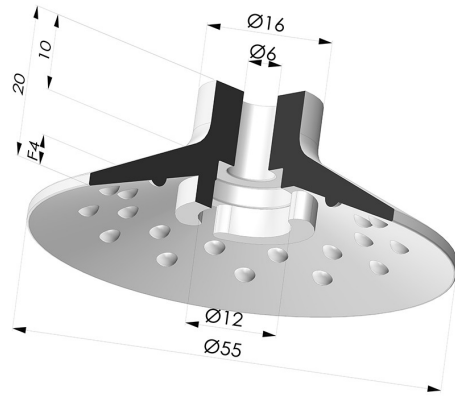

TECHNICAL INFORMATION

Arrow :	4 mm
Category :	Plates
Contact lip diameter :	54.8 mm
Height (in mm) :	20
Horizontal force :	104.5 N
inner barrel diameter :	6.1 mm
Number of bellows :	0.5 Bellows
Range :	Suction cup
Series :	7SB
Shape :	Plate
Vertical force :	52 N

Variants:

Variant reference:
7SB 55SLT A

- Color: Translucent
- CE food certified
- Matter: Silicone
- Shore Hardness: SH60

Variant reference:
7SB 55TPUB A

- Color: Blue
- Matter: Thermoplastic
- Shore Hardness: SH70

Variant reference:
7SB 55NI A

- Color: Black
- Matter: Nitrile
- Shore Hardness: SH50

Related products:

**Adaptor - Female
 1/4G - Female M6**

Product reference: ADA
 G1/4F M6F

**Adaptor - Male 1/4G
 - Female M6**

Product reference: ADA
 G1/4M M6F

**Adaptor - Female
 1/8G - Female M6**

Product reference: ADA
 G1/8F M6F

**Adaptor - Male 1/8G
 - Female M6**

Product reference: ADA
 G1/8M M6F

**Screw M6 - Head Ø
 11 mm - L 17 mm**