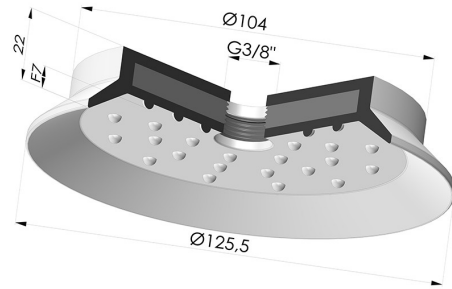

TECHNICAL INFORMATION

Arrow :	7 mm
Category :	Plates
Contact lip diameter :	125.5 mm
Height (in mm) :	22
Horizontal force :	550 N
inner barrel diameter :	Female G1/4"
Number of bellows :	0.5 Bellows
Range :	Suction cup
Series :	7SB
Shape :	Plate
Vertical force :	275 N

Variants:

Variant reference:

7SB 125SLT A

- Color: Translucent
- CE food certified
- Matter: Silicone
- Shore Hardness: SH60

Variant reference:

7SB 125NI A

- Color: Black
- Matter: Nitrile
- Shore Hardness: SH50