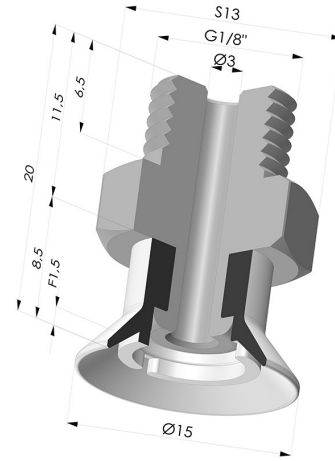

TECHNICAL INFORMATION

Arrow :	1.5 mm
Category :	Plates
Contact lip diameter :	15 mm
Height (in mm) :	20
Horizontal force :	7.5 N
inner barrel diameter :	G1/8"
Number of bellows :	0.5 Bellows
Range :	Suction cup
Series :	7SB
Shape :	Plate
Vertical force :	3.5 N

Variants:

Variant reference:
7SB 15SLT M18

- Color: Translucent
- CE food certified
- Matter: Silicone
- Shore Hardness: SH60

Variant reference:
7SB 15TPUB M18

- Color: Blue
- Matter: Thermoplastic
- Shore Hardness: SH70

Variant reference:
7SB 15NI M18

- Color: Black
- Matter: Nitrile
- Shore Hardness: SH50