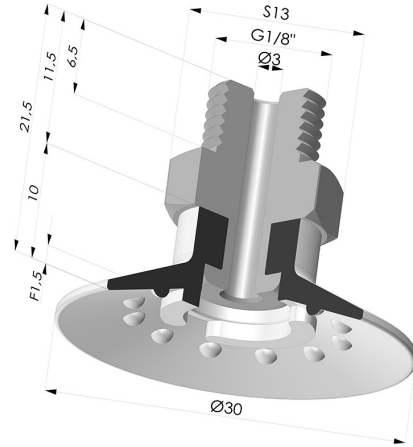

**TECHNICAL INFORMATION**

<b>Arrow :</b>	1.5 mm
<b>Category :</b>	Plates
<b>Contact lip diameter :</b>	30 mm
<b>Height (in mm) :</b>	21.5
<b>Horizontal force :</b>	30 N
<b>inner barrel diameter :</b>	G1/8"
<b>Number of bellows :</b>	0.5 Bellows
<b>Range :</b>	Suction cup
<b>Series :</b>	7SB
<b>Shape :</b>	Plate
<b>Vertical force :</b>	15 N

**Variants:**

Variant reference:  
**7SB 30SLT M18**

- Color: Translucent
- CE food certified
- Matter: Silicone
- Shore Hardness: SH60

Variant reference:  
**7SB 30TPUB M18**

- Color: Blue
- Matter: Thermoplastic
- Shore Hardness: SH70

Variant reference:  
**7SB 30NI M18**

- Color: Black
- Matter: Nitrile
- Shore Hardness: SH50