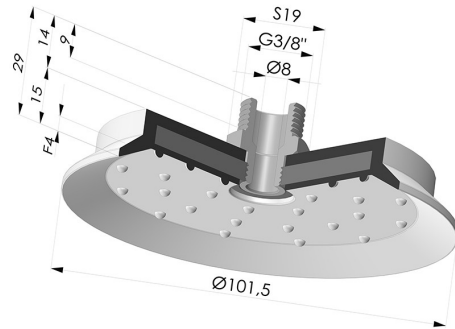

TECHNICAL INFORMATION

Arrow :	4 mm
Category :	Plates
Contact lip diameter :	101.5 mm
Height (in mm) :	29
Horizontal force :	363 N
inner barrel diameter :	Male G3/8"
Number of bellows :	0.5 Bellows
Range :	Suction cup
Series :	7SB
Shape :	Plate
Vertical force :	181.5 N

Variants:

Variant reference:

7SB 100SLT M38

- Color: Translucent
- CE food certified
- Matter: Silicone
- Shore Hardness: SH60

Variant reference:

7SB 100NI M38

- Color: Black
- Matter: Nitrile
- Shore Hardness: SH50