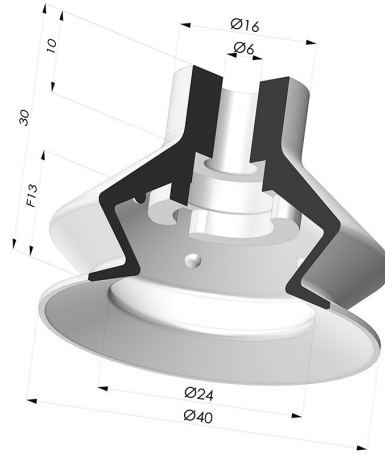

**TECHNICAL INFORMATION**

<b>Arrow :</b>	13 mm
<b>Category :</b>	With bellows
<b>Contact lip diameter :</b>	40 mm
<b>Height (in mm) :</b>	30
<b>Horizontal force :</b>	56 N
<b>inner barrel diameter :</b>	6mm
<b>Number of bellows :</b>	1.5 Bellows
<b>Range :</b>	Suction cup
<b>Series :</b>	8SB
<b>Shape :</b>	1.5 Bellows
<b>Vertical force :</b>	28 N

**Variants:**

Variant reference:  
**8SB 40SLT A**

- Color: Translucent
- CE food certified
- Matter: Silicone
- Shore Hardness: SH60

Variant reference:  
**8SB 40TPUB A**

- Color: Blue
- Matter: Thermoplastic
- Shore Hardness: SH70

Variant reference:  
**8SB 40NI A**

- Color: Black
- Matter: Nitrile
- Shore Hardness: SH50

**Related products:**

**Adaptor - Female  
 1/4G - Female M6**

Product reference: ADA  
 G1/4F M6F

**Adaptor - Male 1/4G  
 - Female M6**

Product reference: ADA  
 G1/4M M6F

**Adaptor - Female  
 1/8G - Female M6**

Product reference: ADA  
 G1/8F M6F

**Adaptor - Male 1/8G  
 - Female M6**

Product reference: ADA  
 G1/8M M6F

**Screw M6 - Head Ø  
 11 mm - L 17 mm**