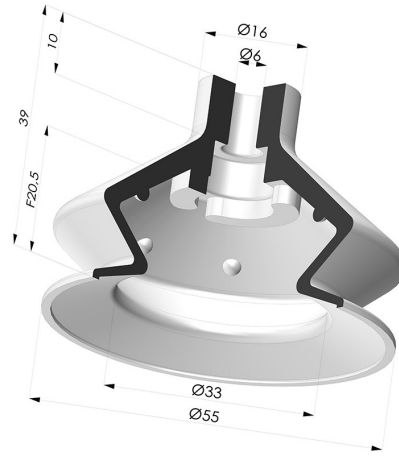

**TECHNICAL INFORMATION**

<b>Arrow :</b>	20.5 mm
<b>Category :</b>	With bellows
<b>Contact lip diameter :</b>	55 mm
<b>Height (in mm) :</b>	39
<b>Horizontal force :</b>	104 N
<b>inner barrel diameter :</b>	6mm
<b>Number of bellows :</b>	1.5 Bellows
<b>Range :</b>	Suction cup
<b>Series :</b>	8SB
<b>Shape :</b>	1.5 Bellows
<b>Vertical force :</b>	52 N

**Variants:**

Variant reference:  
**8SB 55SLT A**

- Color: Translucent
- CE food certified
- Matter: Silicone
- Shore Hardness: SH60

Variant reference:  
**8SB 55TPUB A**

- Color: Blue
- Matter: Thermoplastic
- Shore Hardness: SH70

Variant reference:  
**8SB 55NI A**

- Color: Black
- Matter: Nitrile
- Shore Hardness: SH50

**Related products:**

**Adaptor - Female  
 1/4G - Female M6**

Product reference: ADA  
 G1/4F M6F

**Adaptor - Male 1/4G  
 - Female M6**

Product reference: ADA  
 G1/4M M6F

**Adaptor - Female  
 1/8G - Female M6**

Product reference: ADA  
 G1/8F M6F

**Adaptor - Male 1/8G  
 - Female M6**

Product reference: ADA  
 G1/8M M6F

**Screw M6 - Head Ø  
 11 mm - L 17 mm**