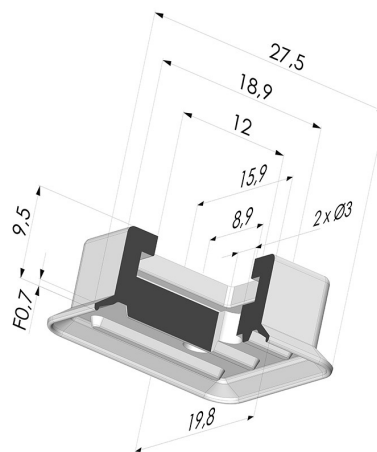

TECHNICAL INFORMATION

Arrow :	0.7 mm
Category :	Oblong
Height (in mm) :	9.5
Horizontal force :	18N
inner barrel diameter :	2x2 mm
Length :	27.5 mm
Mass :	1.50 g
Number of bellows :	0.5 Bellows
Range :	Suction cup
Series :	4
Shape :	Oblong
Vertical force :	9 N
Volume :	1.25 cm ³
Width :	19.8 mm

Variants:

Variant reference:

40A 23NI A

- Color: Black
- Matter: Nitrile
- Shore Hardness: SH50