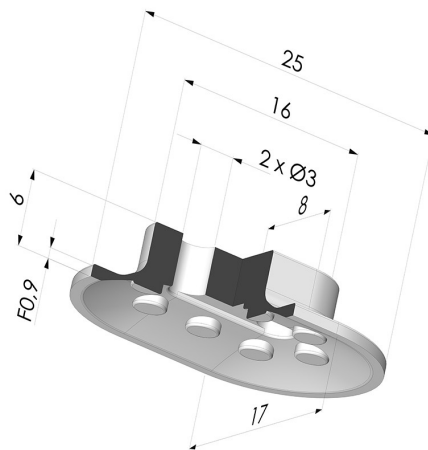

**TECHNICAL INFORMATION**

<b>Arrow :</b>	0.9 mm
<b>Category :</b>	Oblong
<b>Height (in mm) :</b>	6
<b>Horizontal force :</b>	16 N
<b>inner barrel diameter :</b>	2x3 mm
<b>Length :</b>	25 mm
<b>Mass :</b>	1.50 g
<b>Number of bellows :</b>	0.5 Bellows
<b>Range :</b>	Suction cup
<b>Series :</b>	4
<b>Shape :</b>	Oblong
<b>Vertical force :</b>	8 N
<b>Volume :</b>	0.30 cm <sup>3</sup>
<b>Width :</b>	17 mm

**Variants:**

Variant reference:

**40B 25NI A**

- Color: Black
- Matter: Nitrile
- Shore Hardness: SH50