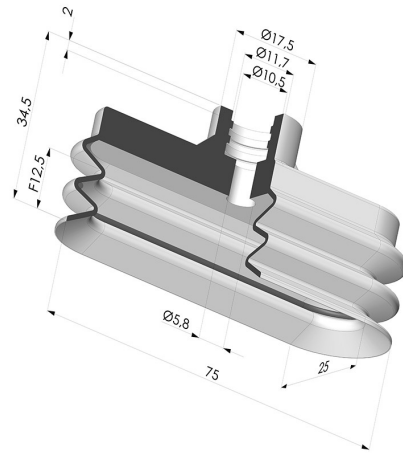

TECHNICAL INFORMATION

Arrow :	F12.5
Category :	Oblong
Height (in mm) :	34.5
Height (in mm) :	34.5
Horizontal force :	77.54 N
inner barrel diameter :	10.5
Length :	75
Mass :	20 g
Number of bellows :	2.5 Bellows
Range :	Suction cup
Series :	4VS
Shape :	Oblong 2.5 Bellows
Vertical force :	38.77 N
Volume :	20.31 cm ³
Width :	25

- Variant reference:
4VS 75SLT A
- Color: Translucent
 - CE food certified
 - Matter: Silicone
 - Shore Hardness: SH60

Related products:

Separable Female Fitting 1/4G

Product reference:
 F14C

Separable Male Fitting G1/4"

Product reference:
 M14C

Separable Male Fitting G1/8"

Product reference:
 M18C

Ring for oblong suction cup series 4VS 75

Product reference: 4VS
 75 JONC

Clamps for oblong suction cups 4VS 45 and 4VS 75 series

Product reference: 4VS
 C 20