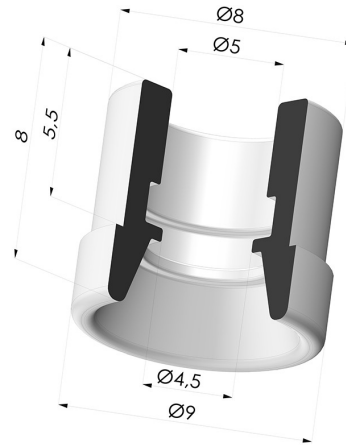

TECHNICAL INFORMATION

Arrow :	0 mm
Category :	Plates
Contact lip diameter :	9 mm
Height (in mm) :	8.2
Horizontal force :	3 N
inner barrel diameter :	5 mm
Number of bellows :	0.5 Bellows
Range :	Suction cup
Series :	7
Shape :	Plate
Top diameter :	5.3 mm
Vertical force :	1.5 N

Variants:

Variant reference:

71 09SLB A

- Color: White
- FDA and CE food-grade certified
 - Matter: Silicone
- Shore Hardness: SH40

Variant reference:

71 09NI A

- Color: Black
- Matter: Nitrile
- Shore Hardness: SH50

Related products:

Separable Male Fitting M5

Product reference: M5C8