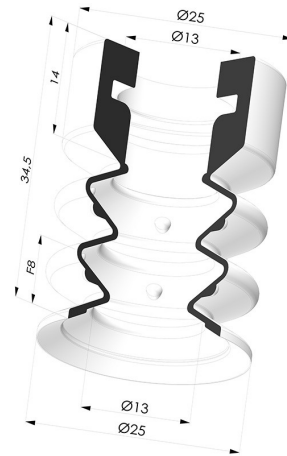

TECHNICAL INFORMATION

Arrow :	8 mm
Category :	With bellows
Contact lip diameter :	25 mm
Height (in mm) :	34.5
Horizontal force :	24 N
inner barrel diameter :	13mm
Number of bellows :	2.5 Bellows
Range :	Suction cup
Series :	8
Shape :	2.5 Bellows
Vertical force :	12 N

Variants:

Variant reference:
88 25SLT A

- Color: Translucent
- CE food certified
- Matter: Silicone
- Shore Hardness: SH60

Related products:

Separable Male Fitting 1/4G

Product reference: 9G14-2

Separable Female Fitting 1/8G

Product reference: 9G18-2

Separable Male Fitting 3/8G

Product reference: 9G38-2