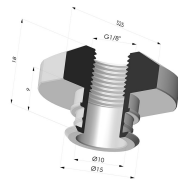

TECHNICAL INFORMATION

Arrow :	8 mm
Category :	With bellows
Contact lip diameter :	25 mm
Height (in mm) :	34.5
Horizontal force :	24 N
inner barrel diameter :	13mm
Number of bellows :	2.5 Bellows
Range :	Suction cup
Series :	8
Shape :	2.5 Bellows
Vertical force :	12 N

Variants:

Variant reference:
88 25SLT A

- Color: Translucent
- CE food certified
- Matter: Silicone
- Shore Hardness: SH60

Related products:

Separable Male Fitting 1/4G

Product reference: 9G14-2

Separable Female Fitting 1/8G

Product reference: 9G18-2

Separable Male Fitting 3/8G

Product reference: 9G38-2