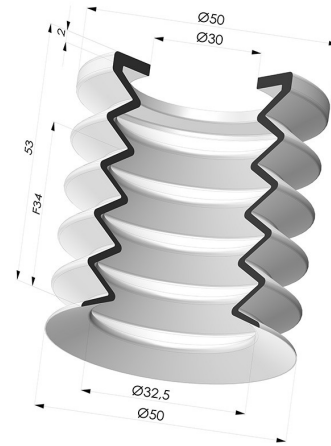

TECHNICAL INFORMATION

Arrow :	34 mm
Category :	With bellows
Contact lip diameter :	49.8 mm
Height (in mm) :	53
Horizontal force :	88 N
inner barrel diameter :	30mm
Number of bellows :	4.5 Bellows
Range :	Suction cup
Series :	8
Shape :	4.5 Bellows
Vertical force :	44 N

Variants:

Variant reference:

8K 50SLDB A

- Color: Blue food-grade CE certification
- Matter: Detectable silicone
- Shore Hardness: SH40