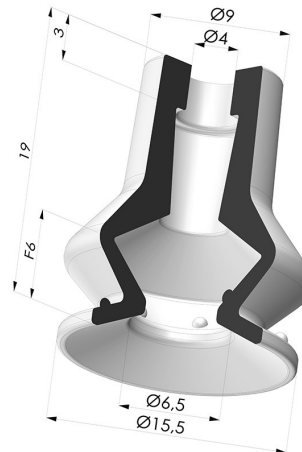

**TECHNICAL INFORMATION**

<b>Arrow :</b>	6 mm
<b>Category :</b>	With bellows
<b>Contact lip diameter :</b>	15.5 mm
<b>Height (in mm) :</b>	19
<b>Horizontal force :</b>	8 N
<b>inner barrel diameter :</b>	4mm
<b>Number of bellows :</b>	1.5 Bellows
<b>Range :</b>	Suction cup
<b>Series :</b>	97C
<b>Shape :</b>	1.5 Bellows
<b>Vertical force :</b>	4 N

**Variants:**

Variant reference:

**97C 15PU A**

- Color: Green / Yellow
- Matter: Polyurethane
- Shore Hardness: SH60 / SH30

**Related products:**

**Separable Female Fitting  
G1/4"**  
 Product reference: B

**Separable Male Fitting  
G1/4"**  
 Product reference: C

**Separable Female Fitting  
G1/8"**  
 Product reference: F

**Separable Male Fitting  
G1/8"**  
 Product reference: G