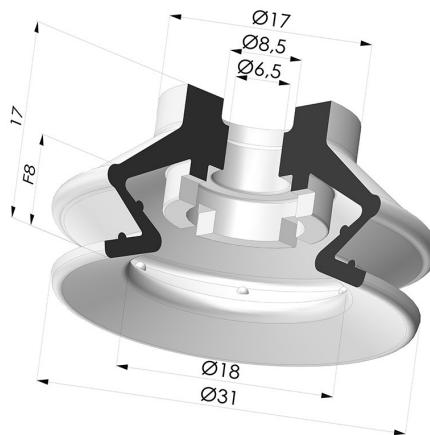

**TECHNICAL INFORMATION**

<b>Arrow :</b>	8 mm
<b>Category :</b>	With bellows
<b>Contact lip diameter :</b>	31 mm
<b>Height (in mm) :</b>	17
<b>Horizontal force :</b>	31 N
<b>inner barrel diameter :</b>	6.5mm
<b>Number of bellows :</b>	1.5 Bellows
<b>Range :</b>	Suction cup
<b>Series :</b>	97C
<b>Shape :</b>	1.5 Bellows
<b>Vertical force :</b>	15.5 N

**Variants:**

Variant reference:

**97C 30PU A**

- Color: Green / Yellow
- Matter: Polyurethane
- Shore Hardness: SH60 / SH30