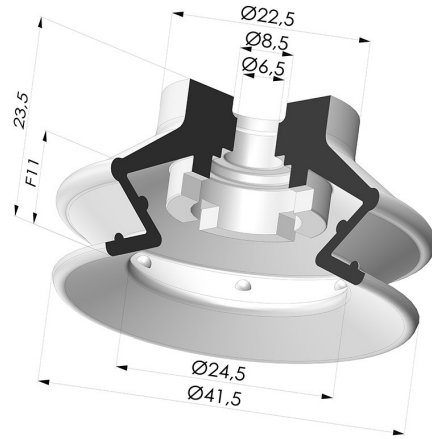

TECHNICAL INFORMATION

Arrow :	11 mm
Category :	With bellows
Contact lip diameter :	41.4 mm
Height (in mm) :	23.5
Horizontal force :	54.5 N
inner barrel diameter :	6.5mm
Number of bellows :	1.5 Bellows
Range :	Suction cup
Series :	97C
Shape :	1.5 Bellows
Vertical force :	27 N

Variants:

Variant reference:

97C 40PU A

- Color: Green / Yellow
- Matter: Polyurethane
- Shore Hardness: SH60 / SH30