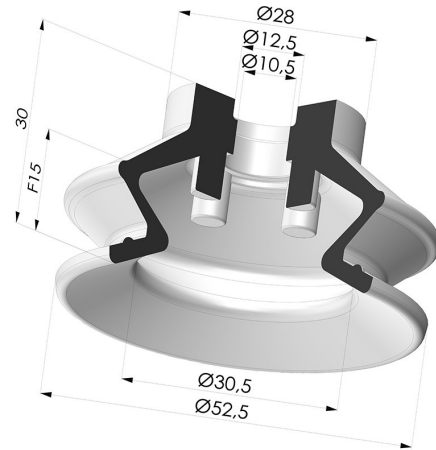

TECHNICAL INFORMATION

Arrow :	15 mm
Category :	With bellows
Contact lip diameter :	52.5 mm
Height (in mm) :	30
Horizontal force :	90 N
inner barrel diameter :	10.5mm
Number of bellows :	1.5 Bellows
Range :	Suction cup
Series :	97C
Shape :	1.5 Bellows
Vertical force :	45 N

Variants:

Variant reference:

97C 50PU A

- Color: Green / Yellow
- Matter: Polyurethane
- Shore Hardness: SH60 / SH30