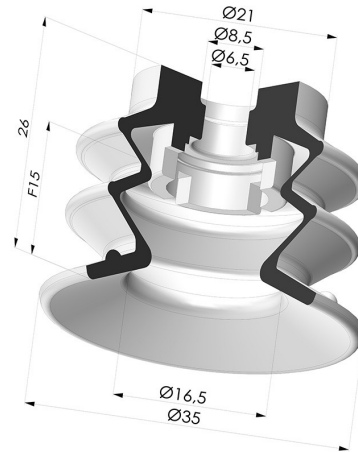

TECHNICAL INFORMATION

Arrow :	15 mm
Category :	With bellows
Contact lip diameter :	35 mm
Height (in mm) :	26
Horizontal force :	39 N
inner barrel diameter :	6.5mm
Number of bellows :	2.5 Bellows
Range :	Suction cup
Series :	96B
Shape :	2.5 Bellows
Vertical force :	19.5 N

Variants:

Variant reference:

96B 35PU A

- Color: Green
- Matter: Polyurethane
- Shore Hardness: SH60

Related products:

Separable Female Fitting M5
 Product reference: 9PM5-2

Separable Female Fitting M5 - with Filter
 Product reference: 9PM5-2-F

Separable Female Fitting M5 - with Spray Nozzle
 Product reference: 9PM5-2-GIC

Bellows Suction Cup 2.5 folds Series 96C, Ø 30 mm
 Product reference: 96C 30-- A

Flexible White Filter Series FIBS Ø 22 mm
 Product reference: FIBS 96 30

Separable Male Fitting 1/8G - with Filter
 Product reference: 9PM18-4-F

Separable Female Fitting 1/8G - with Filter
 Product reference: 9PF18-4-F