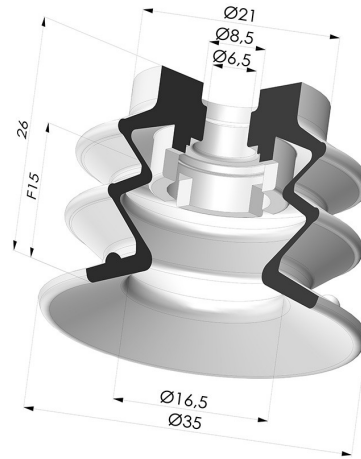

**TECHNICAL INFORMATION**

<b>Arrow :</b>	15 mm
<b>Category :</b>	With bellows
<b>Contact lip diameter :</b>	35 mm
<b>Height (in mm) :</b>	26
<b>Horizontal force :</b>	39 N
<b>inner barrel diameter :</b>	6.5mm
<b>Number of bellows :</b>	2.5 Bellows
<b>Range :</b>	Suction cup
<b>Series :</b>	96C
<b>Shape :</b>	2.5 Bellows
<b>Vertical force :</b>	19.5 N

**Variants:**

Variant reference:

**96C 35PU A**

- Color: Green / Yellow
- Matter: Polyurethane
- Shore Hardness: SH60 / SH30

**Related products:**

**Separable Female Fitting M5**  
 Product reference: 9PM5-2

**Separable Female Fitting M5 - with Filter**  
 Product reference: 9PM5-2-F

**Separable Female Fitting M5 - with Spray Nozzle**  
 Product reference: 9PM5-2-GIC

**Bellows Suction Cup 2.5 folds Series 96C, Ø 30 mm**  
 Product reference: 96C 30-- A

**Flexible White Filter Series FIBS Ø 22 mm**  
 Product reference: FIBS 96 30

**Separable Male Fitting 1/8G - with Filter**  
 Product reference: 9PM18-4-F

**Separable Female Fitting 1/8G - with Filter**  
 Product reference: 9PF18-4-F