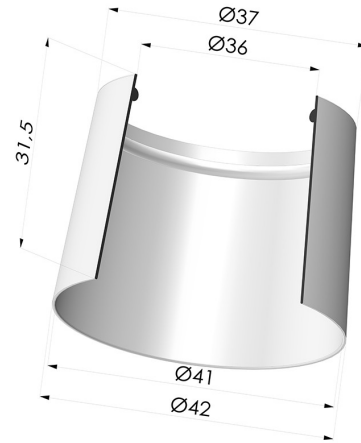

**TECHNICAL INFORMATION**

<b>Arrow :</b>	0 mm
<b>Category :</b>	Plates
<b>Contact lip diameter :</b>	42 mm
<b>Height (in mm) :</b>	31.4
<b>Horizontal force :</b>	60 N
<b>inner barrel diameter :</b>	36 mm
<b>Number of bellows :</b>	0.5 Bellows
<b>Range :</b>	Suction cup
<b>Series :</b>	7
<b>Shape :</b>	Plate
<b>Top diameter :</b>	36 mm
<b>Vertical force :</b>	30 N

**Variants:**

Variant reference:

**72 42SLT A**

- Color: Translucent
- CE food certified
- Matter: Silicone
- Shore Hardness: SH60