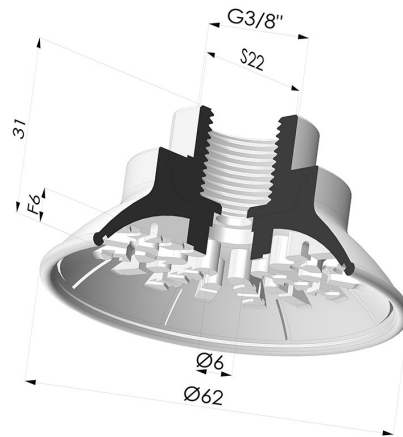

TECHNICAL INFORMATION

Arrow :	6 mm
Category :	Plates
Contact lip diameter :	62 mm
Height (in mm) :	31
Horizontal force :	126 N
inner barrel diameter :	Female G3/8"
Number of bellows :	0.5 Bellows
Range :	Suction cup
Series :	7R
Shape :	Plate
Top diameter :	Female G3/8"
Vertical force :	63 N

Variants:

Variant reference:

7R 62NI F38

- Color: Black
- Matter: Nitrile
- Shore Hardness: SH70