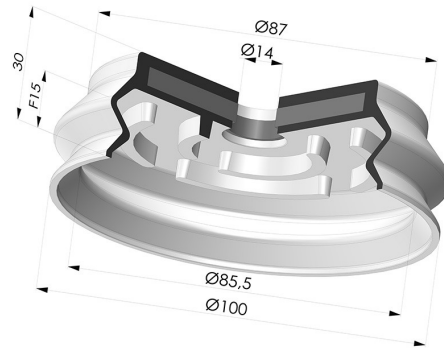

TECHNICAL INFORMATION

Arrow :	15 mm
Category :	With bellows
Contact lip diameter :	100 mm
Height (in mm) :	30
Horizontal force :	331 N
inner barrel diameter :	14mm
Number of bellows :	1.5 Bellows
Range :	Suction cup
Series :	8SB SPF
Shape :	1.5 Bellows
Vertical force :	165.5 N

Variants:

Variant reference:

8SB 100SLB SPF14

- Color: Blue food-grade CE certification
 - Matter: Silicone
- Shore Hardness: SH60