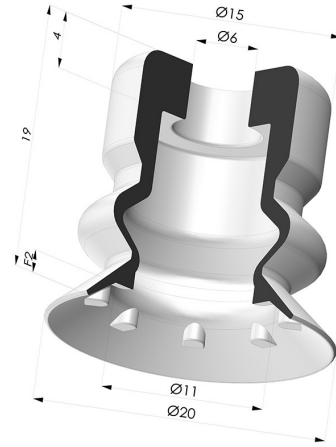

TECHNICAL INFORMATION

- Arrow :** 6 mm
Category : With bellows
Contact lip diameter : 20 mm
Height (in mm) : 19
Horizontal force : 14 N
inner barrel diameter : 6mm
Number of bellows : 1.5 Bellows
Range : Suction cup
Series : 81SB
Shape : 1.5 Bellows
Vertical force : 7 N

Variants:

Variant reference:
81SB 20SLT A

- Color: Translucent
- CE food certified
- Matter: Silicone
- Shore Hardness: SH40

Variant reference:
81SB 20SLT A SH60

- Color: Translucent
- CE food certified
- Matter: Silicone
- Shore Hardness: SH60

Variant reference:
81SB 20NI A

- Color: Black
- Matter: Nitrile
- Shore Hardness: SH50

Related products:

**Adaptor - Female
 1/4G - Female M6**

Product reference: ADA
 G1/4F M6F

**Adaptor - Male 1/4G
 - Female M6**

Product reference:
 F14F6

**Adaptor - Male 1/4G
 - Female M6**

Product reference:
 M14F6

**Adaptor - Male 1/8G
 - Female M6**

Product reference:
 M18F6

**Screw M6 - Head Ø
 12 mm - L 13 mm**

Product reference:
 M6T12L13