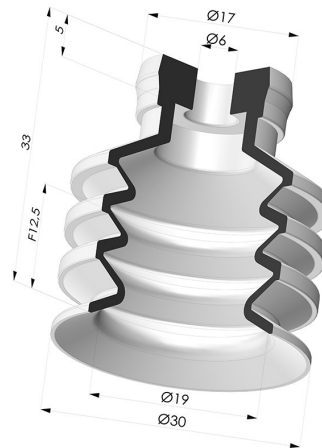

TECHNICAL INFORMATION

Arrow :	12.5 mm
Category :	With bellows
Contact lip diameter :	30 mm
Height (in mm) :	33
Horizontal force :	30 N
inner barrel diameter :	6mm
Number of bellows :	3.5 Bellows
Range :	Suction cup
Series :	82SB
Shape :	3.5 Bellows
Vertical force :	15 N

Variants:

Variant reference:

82SB 30SLT A SH35

- Color: Translucent
- Matter: Silicone
- Shore Hardness: SH35

Related products:

**Adaptor - Female
 G1/4" - Female M6**

Product reference:
 F14F6

**Adaptor - Female
 1/8G - Female M6**

Product reference:
 F18F6

**Adaptor - Male 1/4G
 - Female M6**

Product reference:
 M14F6

**Adaptor - Male 1/8G
 - Female M6**

Product reference:
 M18F6

**Screw M6 - Head Ø
 12 mm - L 13 mm**

Product reference:
 M6T12L13