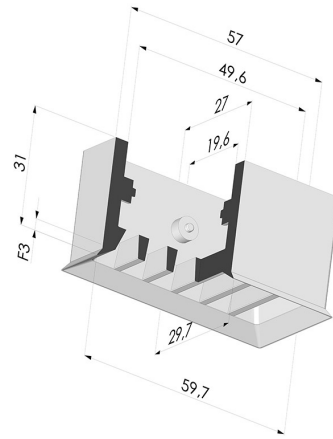

TECHNICAL INFORMATION

Arrow :	3 mm
Category :	Rectangular
Height (in mm) :	31
Horizontal force :	75.5 N
inner barrel diameter :	49.6x16.6
Length :	59.7 mm
Mass :	24 g
Number of bellows :	0.5 Bellows
Range :	Suction cup
Series :	4PB
Shape :	Rectangular
Vertical force :	39 N
Volume :	28.6 cm ³
Width :	29.7 mm

Variants:

Variant reference:

4PB 60 30 31NI A

- Color: Black
- Matter: Nitrile
- Shore Hardness: SH70