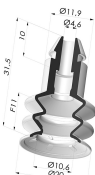

TECHNICAL INFORMATION

Arrow :	11 mm
Category :	With bellows
Contact lip diameter :	20 mm
Height (in mm) :	32.5
Horizontal force :	14 N
inner barrel diameter :	1mm
Number of bellows :	2.5 Bellows
Range :	Suction cup
Series :	8
Shape :	2.5 Bellows
Vertical force :	7 N

Variants:

Variant reference:
87 20SL A

- Color: Red food-grade CE certification
- Matter: Silicone
- Shore Hardness: SH40

Related products:

Bellows Suction Cup 2.5 folds Series 8, Ø 20 mm

Product reference: 87 20-2-- A