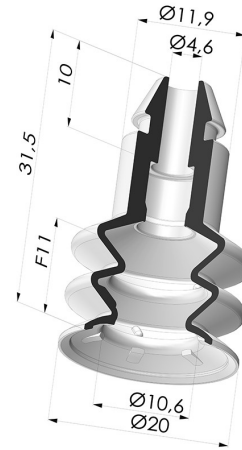

TECHNICAL INFORMATION

Arrow :	11 mm
Category :	With bellows
Contact lip diameter :	20 mm
Height (in mm) :	31.5
Horizontal force :	14 N
inner barrel diameter :	4.6 mm
Number of bellows :	2.5 Bellows
Range :	Suction cup
Series :	8
Shape :	2.5 Bellows
Top diameter :	4.6 mm
Vertical force :	7 N

Variants:

Variant reference:

87 20-2NRB A

- Color: Blue
- Matter: Natural rubber
- Shore Hardness: SH70