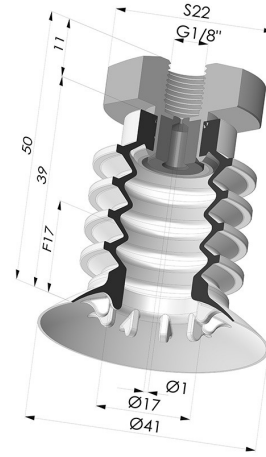

**TECHNICAL INFORMATION**

<b>Arrow :</b>	17 mm
<b>Category :</b>	With bellows
<b>Contact lip diameter :</b>	41 mm
<b>Height (in mm) :</b>	50
<b>Horizontal force :</b>	57 N
<b>inner barrel diameter :</b>	Female G1/8"
<b>Number of bellows :</b>	4.5 Bellows
<b>Range :</b>	Suction cup
<b>Series :</b>	95
<b>Shape :</b>	4.5 Bellows
<b>Vertical force :</b>	28.5 N

**Variants:**

Variant reference:

**95 40NR 18D-2-GIC**

- Color: Gray
- Matter: Natural rubber
- Shore Hardness: SH50

**Related products:**

**Separable Female Fitting 1/8G - with Filter**

Product reference: 9G18-2-F